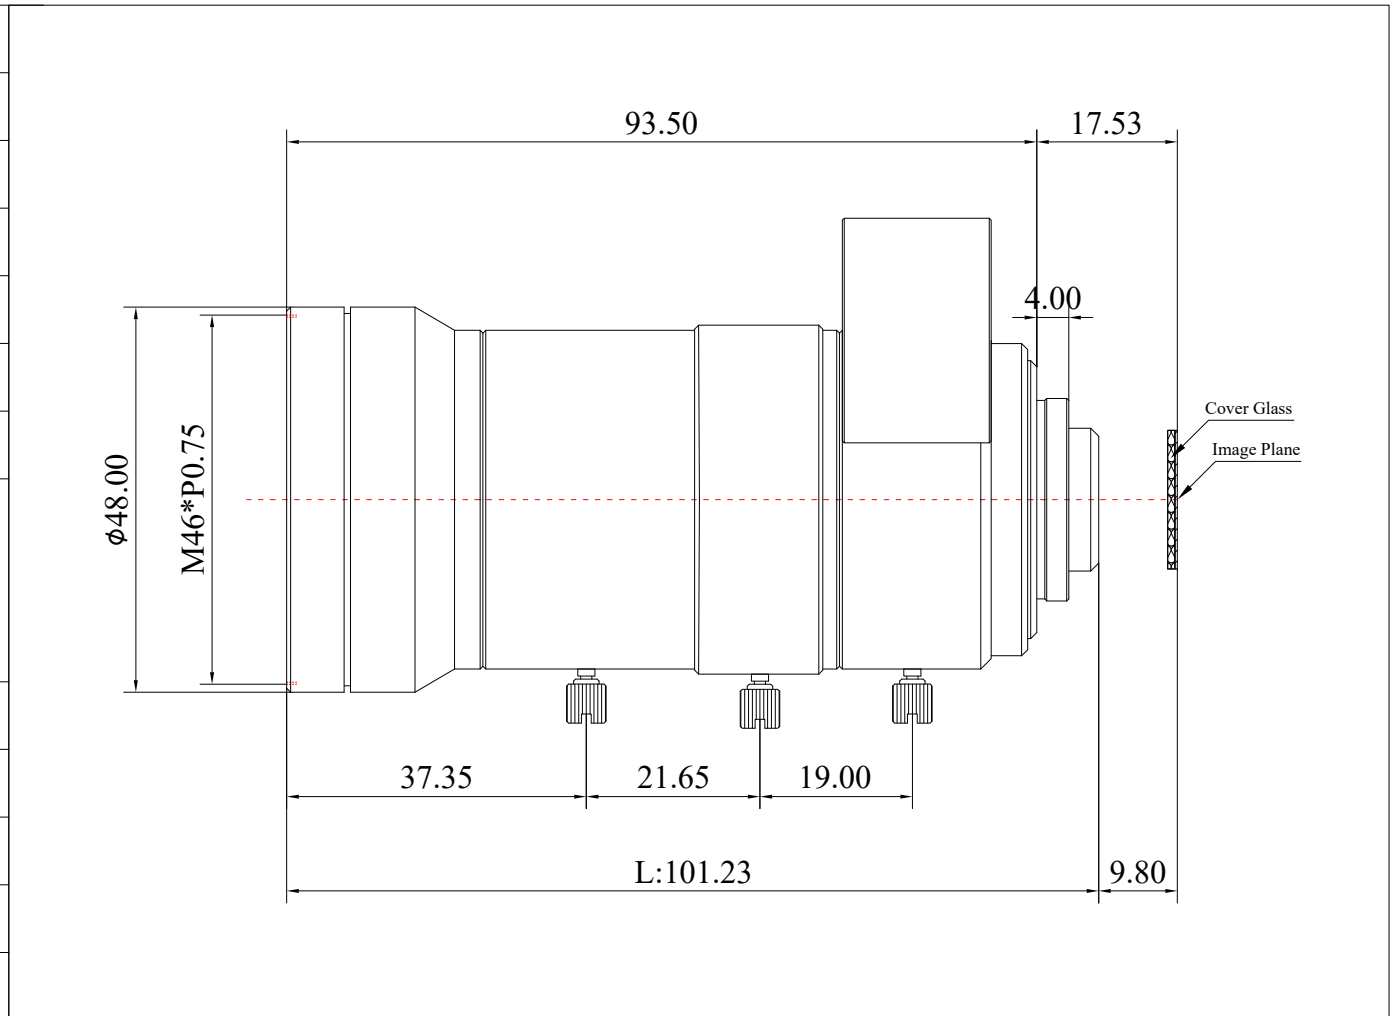

1	Type	Vari-Focal Lens	
2	EFL	12-120mm	
3	F.NO	F1.8	
4	Resolution	5MP	
5	Image Format	1/1.8"	
6	BFL (M)	9.80	
7	BFL (O)	17.53	
8	F.O.V	1/1.8"	
9			39.6°*2.85°
10			
11	M.O.D	0.2m	
12	Mount Type	C/CS	
13	Dimension Figure	φ48.0*L101.23mm	
14	Weight	230g	
15	Iris Operation	Auto	

16	Zoom Operation	Manual	Scale	Remark	Tolerances	Date	Revised	
				X			0.2	2019-08-19
17	Focus Operation	Manual	1: 1	X.0	0.15			
18	Operating Temperature	-20° +85°	Units	X.00	0.10	Design	Linda	2017-09-13
				X.000	0.001	Checked	Anna	2017-10-03
19	Storage Temperature	-20° +85°	mm	Angle	0.5	Approval	Sanmu	2017-12-26