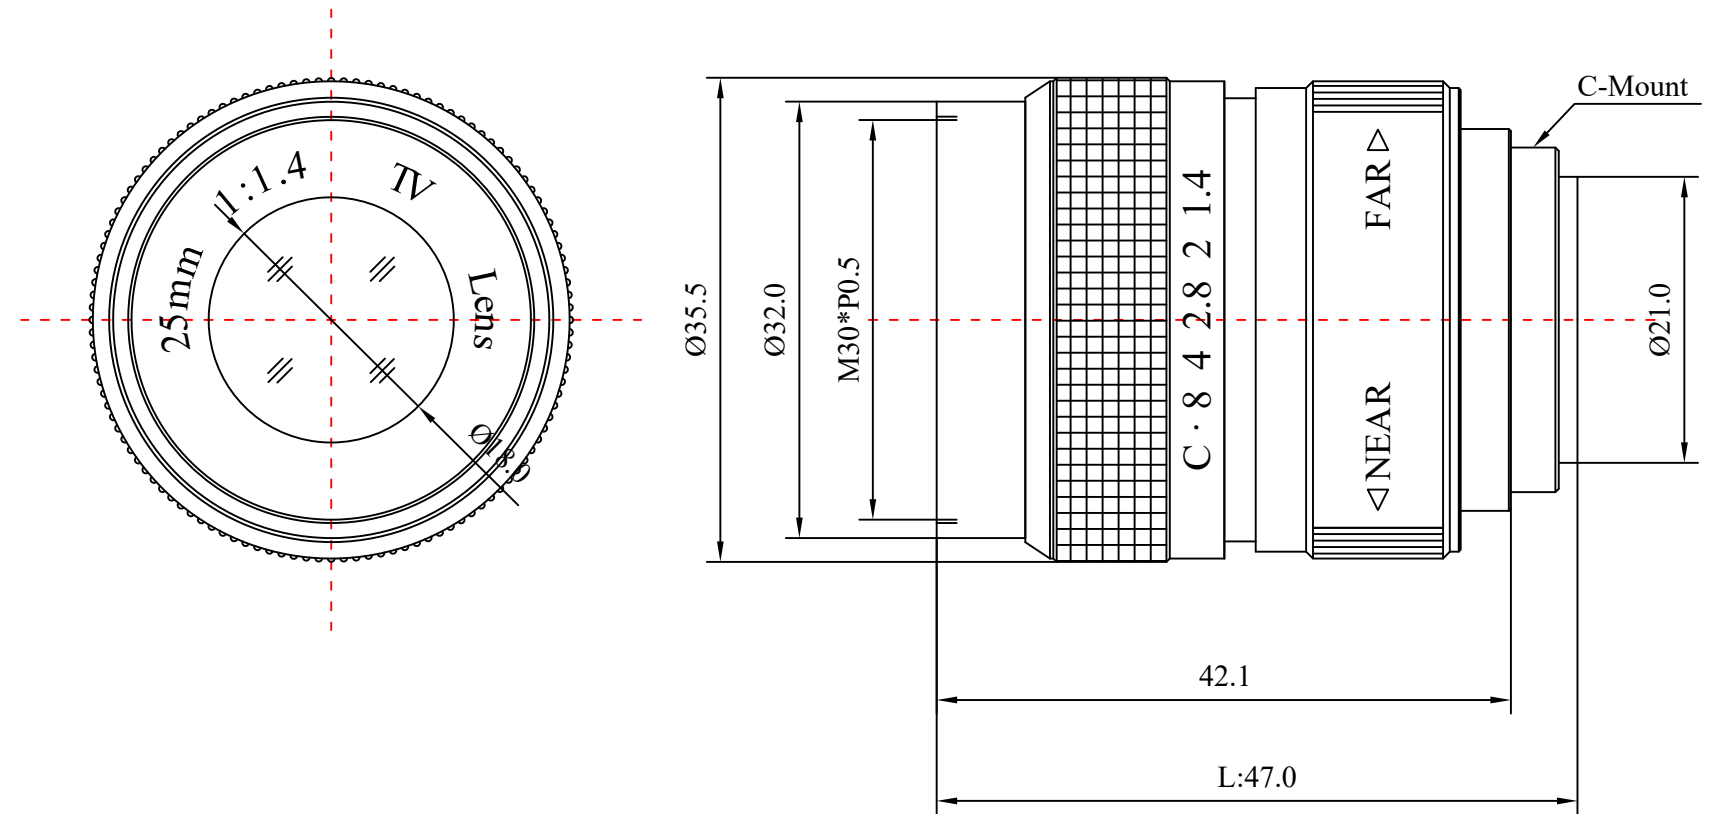

1	Product Name	Mirrorless Camera Lens	
2	Focal Length	25mm	
3	Aperture	F1.4~C	
4	Operation	Iris	Manual
5		Focus	Manual
6		Zoom	Fixed
7	Distortion	TBD	
8	Minimum Object Distance	30cm ~ ∞	
9	Horizontal Angle of View	TBD	
10	Lens Structure	TBD	
11	Coating	MC Multi-Layer Coating	
12	Diaphragm	12 Blades	
13	Image Stabilization	NO	
14	Image Format	2/3"	
15	Color	Black	
16	Hood	32mm	
17	Filter Thread	M30	

18	Material	Metal
19	Mount Type	C
20	Application	All Mirrorless Camera
21	Dimension	Φ35.5 * L42.1mm
22	Weight	78.5g

Scale	Remark	Tolerances	Date	Revised	
4:1	X	±0.2	2019-08-21	CH3632A Rev1.0	
	X.0	±0.15			
Units	X.00	±0.10	Design	Linda	2017-03-14
	X.000	±0.001	Checked	Anna	2017-04-26
mm	Angle	±0.5°	Approval	Sanmu	2017-06-15