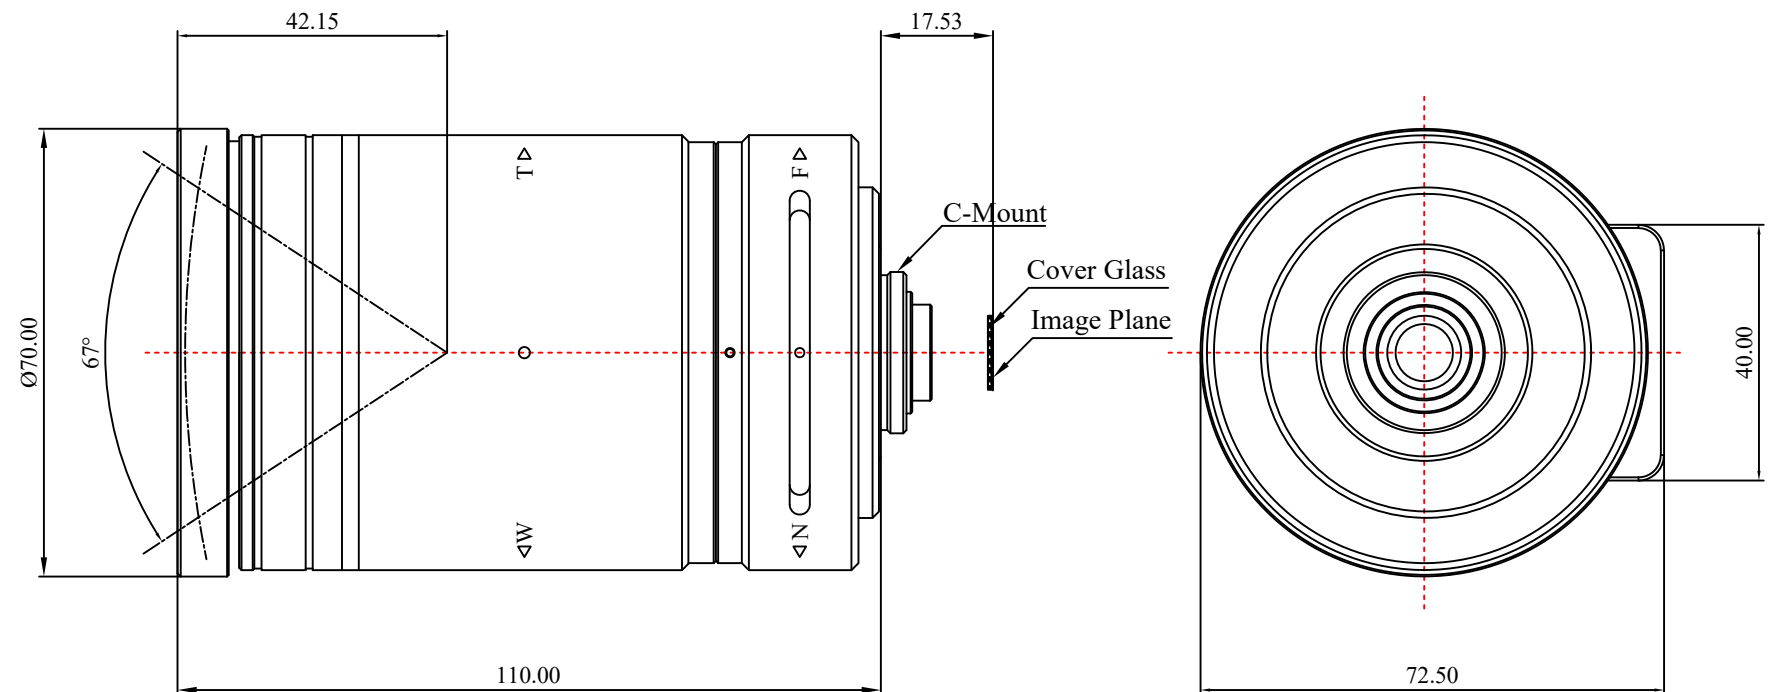

1	Type	Vari-focal lens	
2	EFL	7.5-82mm	
3	F.NO	F1.6	
4	Resolution	5MP	
5	Image Format	1/1.8"	
6	FFL (M)	8.23-9.36mm	
7	F.O.V	W	57°*31°*67°
8		T	5.5°*3.6°*6.3°
9	TV Distortion	W-16.9% T2.36%	
10	M.O.D	0.1m	
11	Mount Type	C/CS	
12	Dimension Figure	φ70.0*L110mm	
13	Filter	TBD	
14	Weight	1410g	
15	Iris Operation	Auto	
16	Zoom Operation	Manual	
17	Focus Operation	Manual	
18	Operating Temperature	-20° ~ +85°	
19	Storage Temperature	-20° ~ +85°	

Scale	Remark	Tolerances	Date	Revsed	
1: 1	X	±0.2	2021-05-10	CH3629A Rev1.1	
	X.0	±0.15			
Units	X.00	±0.10	Design	Linda	2011-05-10
	X.000	±0.001	Checked	Anna	2011-07-08
mm	Angle	±0.5	Approval	Sanmu	2011-07-19