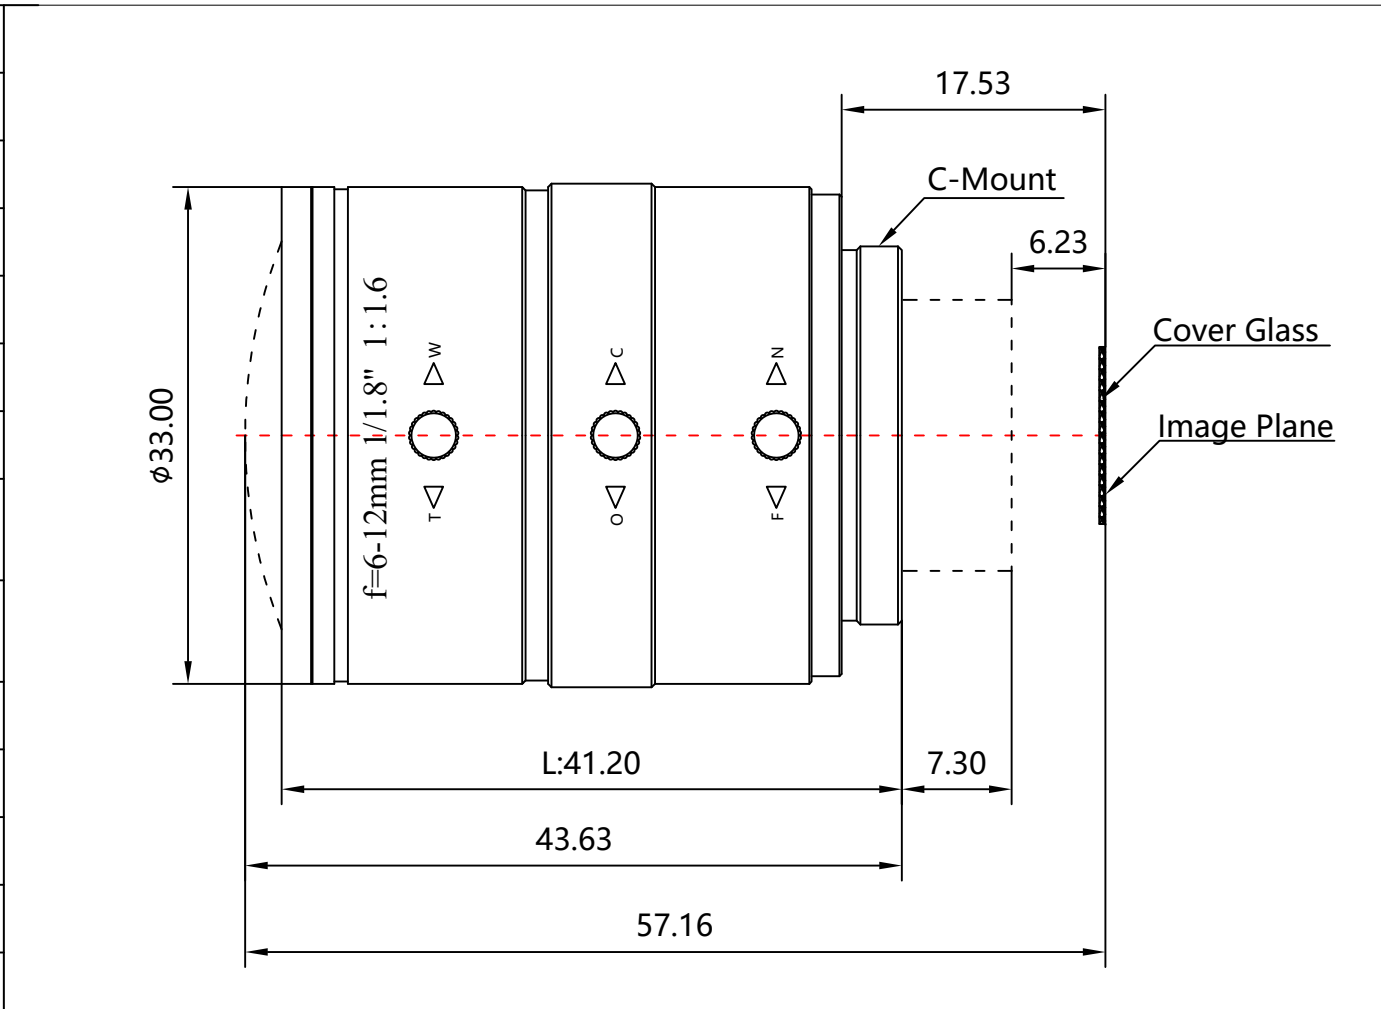

1	Type	Vari-Focal Lens	
2	EFL	6-12mm	
3	F.NO	1:1.6	
4	Resolution	MP	
5	Image Format	1/1.8"	
6	FFL (M)	6.23-17.53mm	
7	BFL (O)	17.53mm	
8	F.O.V (H*V)	W	64.9°*51.1°
9		T	32.4°*24.6°
10			
11	M.O.D	0.3m	
12	Mount Type	C/CS	
13	Dimension Figure	φ33.00*L41.20	
14	Weight	165g	
15	Iris Operation	Manual	

16	Zoom Operation	Manual	Scale	Remark	Tolerances	Date	Revised		福州创安光电科技有限公司 FUZHOU CHUANGAN OPTICS CO., LTD
17	Focus Operation	Manual		1: 1	X	±0.2	2017-04-18	CH3594A Rev1.0	
18	Operating Temperature	-20° +85°	Units	X.00	±0.10	Design	Linda	2017-02-10	
19	Storage Temperature	-20° +85°	mm	X.000	±0.001	Checked	Anna	2017-03-07	
				Angle	±0.5	Approval	Sanmu	2017-04-16	 3D Angle Projection